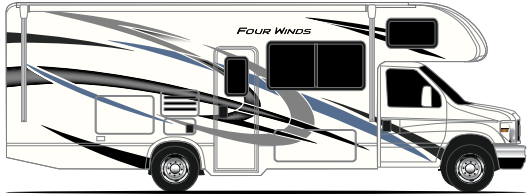

AUTUMN RED

BLUE HORIZON

Option Available on
Select Floor Plans:

OPTIONAL THEATER SEATING

WEATHERED
CHERRY

OPTIONAL -
IVORY COAST

FOUR WINDS

31E