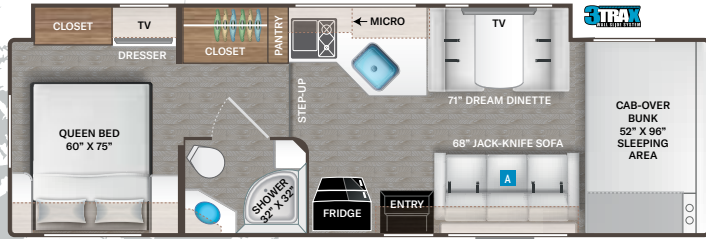

31E

EXTERIOR TV

31EV

31M

EXTERIOR TV

31MV

31W

EXTERIOR TV

31WV

Option Available on Select Floor Plans:

OPTIONAL THEATER SEATING

WEATHERED CHERRY

OPTIONAL - IVORY COAST