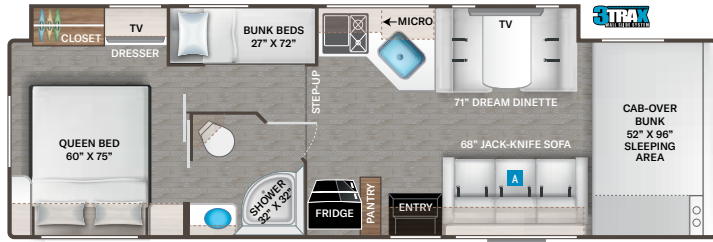

31E

EXTERIOR TV

31EV

31M

EXTERIOR TV

31MV

31W

EXTERIOR TV

31WV

Option Available on Select Floor Plans:

OPTIONAL THEATER SEATING

WEATHERED CHERRY

OPTIONAL - IVORY COAST