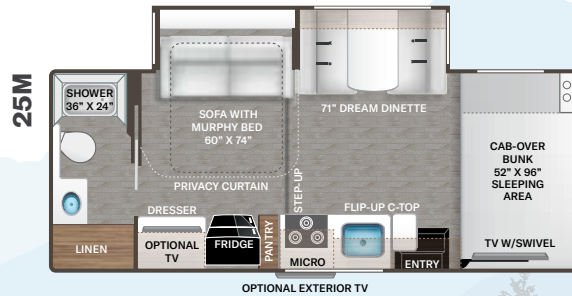

Option Available on
Select Floor Plans:

FOUR WINDS