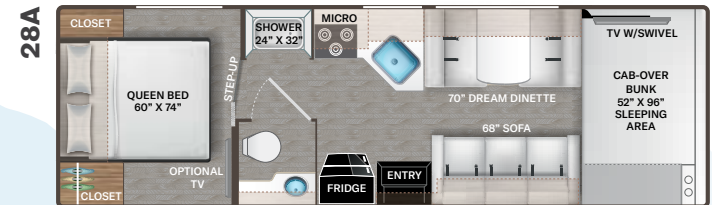

Option Available on
Select Floor Plans:

FOUR WINDS