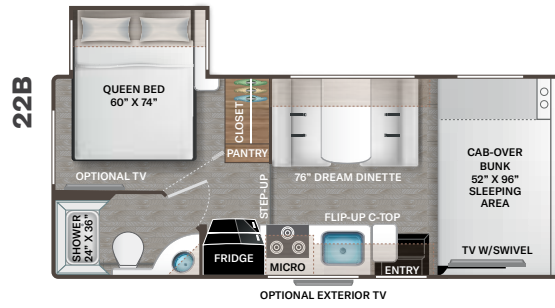

Option Available on
Select Floor Plans:

FOUR WINDS