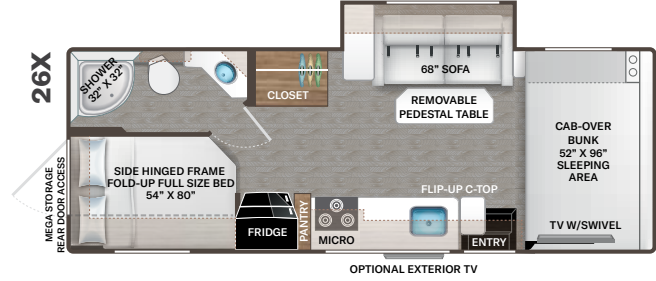

Option Available on
Select Floor Plans:

FOUR WINDS