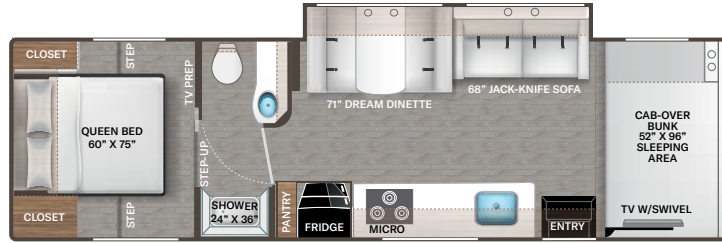

EXTERIOR TV

31MV