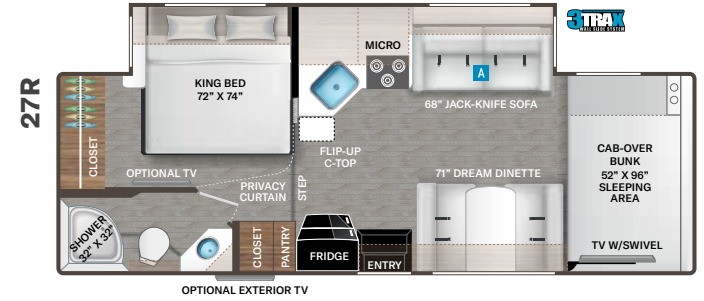

Option Available on
Select Floor Plans:

FOUR WINDS