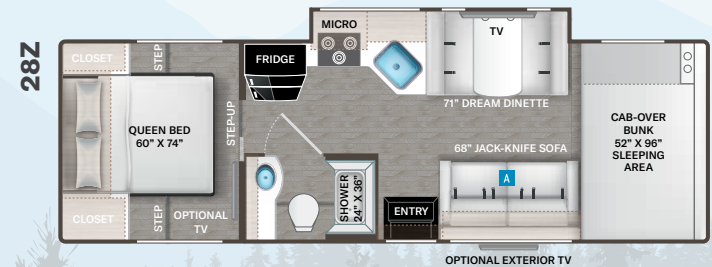

Option Available on
Select Floor Plans:

FOUR WINDS