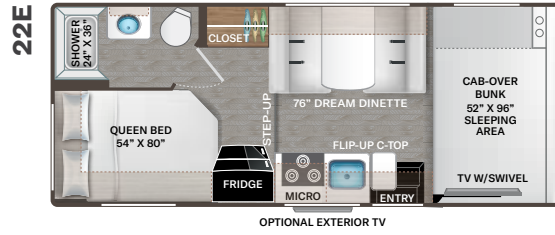

Option Available on
Select Floor Plans:

FOUR WINDS