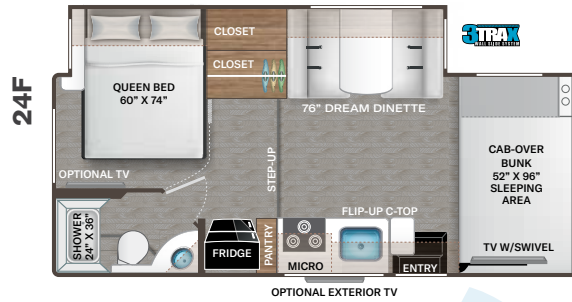

Option Available on
Select Floor Plans:

FOUR WINDS