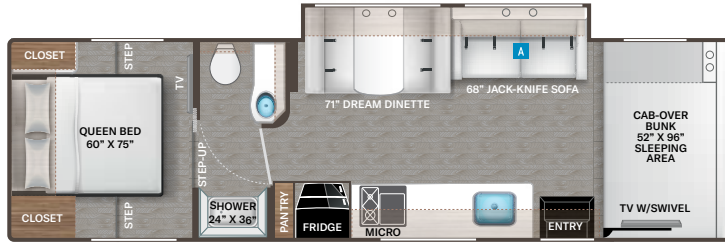

31E

EXTERIOR TV

31EV

31M

EXTERIOR TV

31MV

31W

EXTERIOR TV

31WV

Option Available on Select Floor Plans:

OPTIONAL THEATER SEATING

WEATHERED CHERRY

OPTIONAL - IVORY COAST