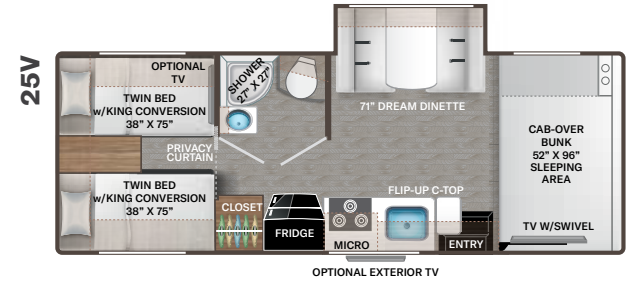

Option Available on
Select Floor Plans:

FOUR WINDS