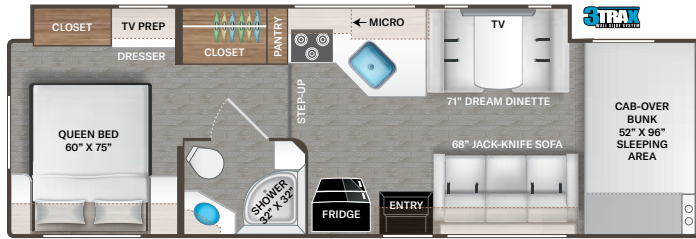

EXTERIOR TV

31WV