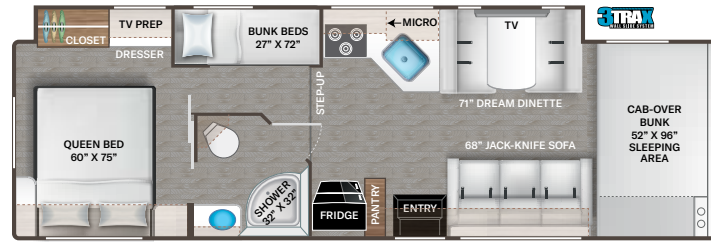

EXTERIOR TV

31EV